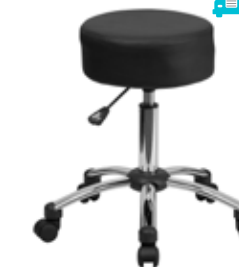

Black Plastic Stool with Powder Coat Frame  
YK01B-GG  
#0577-17

Blue Plastic Stool with Powder Coat Frame  
YK01B-BL-GG  
#0578-17

Medical Ergonomic Stool with Chrome Base  
BT-191-1-GG  
#0579-17

Navy Vinyl Luxurious Conference Chair  
B-Z105-NAVY-GG  
#0570-17