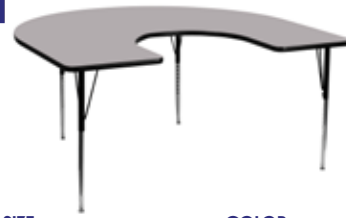

HORSESHOE STANDARD HEIGHT ACTIVITY TABLES

SIZE	COLOR	LAMINATE FINISH	THICKNESS	LEG ADJUSTMENT HEIGHTS	PRODUCT ID	CATALOG #
60" x 66" Horseshoe	Medium Oak	Thermal Fused Laminate	1 1/8" top	Legs Adjust from 21.125" - 30.125"	XU-A6066-HRSE-OAK-T-A-GG	#3132-17
60" x 66" Horseshoe	Medium Oak	Thermal Fused Laminate	1 1/8" top	Legs Adjust from 22.25" - 30.37"	XU-A6066-HRSE-OAK-T-A-CAS-GG	#3133-17
60" x 66" Horseshoe	Grey	Thermal Fused Laminate	1 1/8" top	Legs Adjust from 21.125" - 30.125"	XU-A6066-HRSE-GY-T-A-GG	#3134-17
60" x 66" Horseshoe	Grey	Thermal Fused Laminate	1 1/8" top	Legs Adjust from 22.25" - 30.37"	XU-A6066-HRSE-GY-T-A-CAS-GG	#3135-17
60" x 66" Horseshoe	Red	Thermal Fused Laminate	1 1/8" top	Legs Adjust from 21.125" - 30.125"	XU-A6066-HRSE-RED-T-A-GG	#3136-17
60" x 66" Horseshoe	Red	Thermal Fused Laminate	1 1/8" top	Legs Adjust from 22.25" - 30.37"	XU-A6066-HRSE-RED-T-A-CAS-GG	#3137-17
60" x 66" Horseshoe	Yellow	Thermal Fused Laminate	1 1/8" top	Legs Adjust from 21.125" - 30.125"	XU-A6066-HRSE-YEL-T-A-GG	#3138-17
60" x 66" Horseshoe	Yellow	Thermal Fused Laminate	1 1/8" top	Legs Adjust from 22.25" - 30.37"	XU-A6066-HRSE-YEL-T-A-CAS-GG	#3139-17