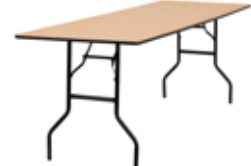

96" x 30" Rectangular Wood Banquet Table with Clear Coated Finished Top and PVC Edging
YT-WTFT30X96-TBL-GG
#1385-17