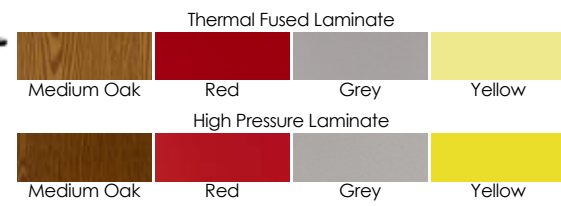

HORSESHOE STANDARD HEIGHT ACTIVITY TABLES

SIZE	COLOR	LAMINATE FINISH	THICKNESS	LEG ADJUSTMENT HEIGHTS	PRODUCT ID	CATALOG #
60" x 66" Horseshoe	Medium Oak	Thermal Fused Laminate	1 1/8" top	Legs Adjust from 21.125" - 30.125"	XU-A6066-HRSE-OAK-T-A-GG	#3132-17
60" x 66" Horseshoe	Medium Oak	Thermal Fused Laminate	1 1/8" top	Legs Adjust from 22.25" - 30.37"	XU-A6066-HRSE-OAK-T-A-CAS-GG	#3133-17
60" x 66" Horseshoe	Grey	Thermal Fused Laminate	1 1/8" top	Legs Adjust from 21.125" - 30.125"	XU-A6066-HRSE-GY-T-A-GG	#3134-17
60" x 66" Horseshoe	Grey	Thermal Fused Laminate	1 1/8" top	Legs Adjust from 22.25" - 30.37"	XU-A6066-HRSE-GY-T-A-CAS-GG	#3135-17
60" x 66" Horseshoe	Red	Thermal Fused Laminate	1 1/8" top	Legs Adjust from 21.125" - 30.125"	XU-A6066-HRSE-RED-T-A-GG	#3136-17
60" x 66" Horseshoe	Red	Thermal Fused Laminate	1 1/8" top	Legs Adjust from 22.25" - 30.37"	XU-A6066-HRSE-RED-T-A-CAS-GG	#3137-17
60" x 66" Horseshoe	Yellow	Thermal Fused Laminate	1 1/8" top	Legs Adjust from 21.125" - 30.125"	XU-A6066-HRSE-YEL-T-A-GG	#3138-17
60" x 66" Horseshoe	Yellow	Thermal Fused Laminate	1 1/8" top	Legs Adjust from 22.25" - 30.37"	XU-A6066-HRSE-YEL-T-A-CAS-GG	#3139-17