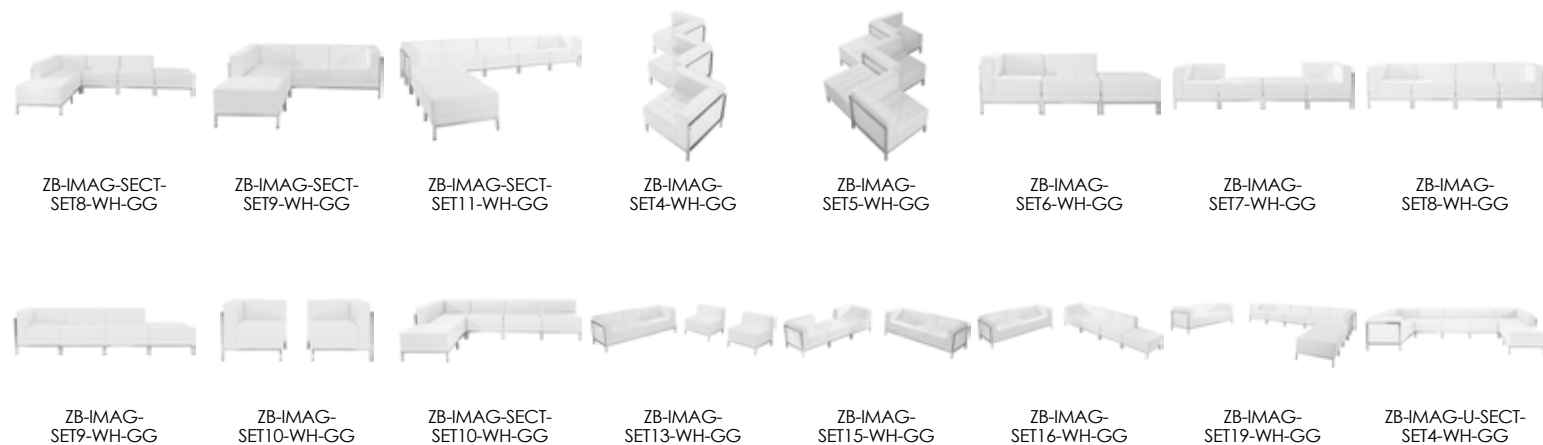

FOR MORE COMBINATIONS VISIT WWW.FLASHFURNITURE/MODULAR-SEATING.HTML