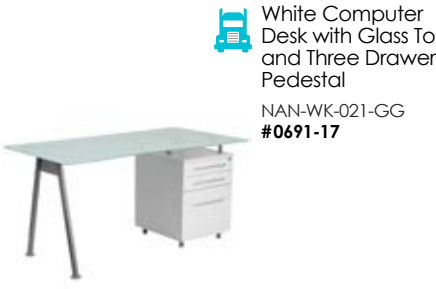

Contemporary Computer Desk with Glass Top, Two Drawer Black Pedestal and Black Powder Coat Legs
NAN-WK-036-GG
#0694-17