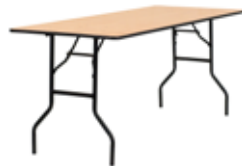

72" x 30" Rectangular Wood Banquet Table with Clear Coated Finished Top and PVC Edging
YT-WTFT30X72-TBL-GG
#1382-17