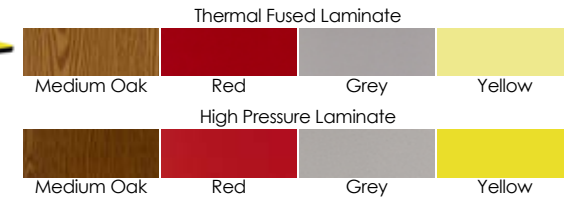

KIDNEY PRE-SCHOOL HEIGHT ACTIVITY TABLES

SIZE	COLOR	LAMINATE FINISH	THICKNESS	LEG ADJUSTMENT HEIGHTS	PRODUCT ID	CATALOG #
48" x 72" Kidney	Medium Oak	Thermal Fused Laminate	1 1/8" top	Legs Adjust from 16.125" - 25.125"	XU-A4872-KIDNY-OAK-T-P-GG	#3180-17
48" x 72" Kidney	Medium Oak	Thermal Fused Laminate	1 1/8" top	Legs Adjust from 17.37" - 25.37"	XU-A4872-KIDNY-OAK-T-P-CAS-GG	#3181-17
48" x 72" Kidney	Medium Oak	High Pressure Laminate	1 1/4" top	Legs Adjust from 16.25" - 25.25"	XU-A4872-KIDNY-OAK-H-P-GG	#3182-17
48" x 72" Kidney	Medium Oak	High Pressure Laminate	1 1/4" top	Legs Adjust from 17.5" - 25.5"	XU-A4872-KIDNY-OAK-H-P-CAS-GG	#3183-17
48" x 72" Kidney	Grey	Thermal Fused Laminate	1 1/8" top	Legs Adjust from 16.125" - 25.125"	XU-A4872-KIDNY-GY-T-P-GG	#3184-17
48" x 72" Kidney	Grey	Thermal Fused Laminate	1 1/8" top	Legs Adjust from 17.37" - 25.37"	XU-A4872-KIDNY-GY-T-P-CAS-GG	#3185-17
48" x 72" Kidney	Grey	High Pressure Laminate	1 1/4" top	Legs Adjust from 16.25" - 25.25"	XU-A4872-KIDNY-GY-H-P-GG	#3186-17
48" x 72" Kidney	Grey	High Pressure Laminate	1 1/4" top	Legs Adjust from 17.5" - 25.5"	XU-A4872-KIDNY-GY-H-P-CAS-GG	#3187-17
48" x 72" Kidney	Red	Thermal Fused Laminate	1 1/8" top	Legs Adjust from 16.125" - 25.125"	XU-A4872-KIDNY-RED-T-P-GG	#3188-17
48" x 72" Kidney	Red	Thermal Fused Laminate	1 1/8" top	Legs Adjust from 17.37" - 25.37"	XU-A4872-KIDNY-RED-T-P-CAS-GG	#3189-17
48" x 72" Kidney	Red	High Pressure Laminate	1 1/4" top	Legs Adjust from 16.25" - 25.25"	XU-A4872-KIDNY-RED-H-P-GG	#3190-17
48" x 72" Kidney	Red	High Pressure Laminate	1 1/4" top	Legs Adjust from 17.5" - 25.5"	XU-A4872-KIDNY-RED-H-P-CAS-GG	#3191-17
48" x 72" Kidney	Yellow	Thermal Fused Laminate	1 1/8" top	Legs Adjust from 16.125" - 25.125"	XU-A4872-KIDNY-YEL-T-P-GG	#3192-17
48" x 72" Kidney	Yellow	Thermal Fused Laminate	1 1/8" top	Legs Adjust from 17.37" - 25.37"	XU-A4872-KIDNY-YEL-T-P-CAS-GG	#3193-17
48" x 72" Kidney	Yellow	High Pressure Laminate	1 1/4" top	Legs Adjust from 16.25" - 25.25"	XU-A4872-KIDNY-YEL-H-P-GG	#3194-17
48" x 72" Kidney	Yellow	High Pressure Laminate	1 1/4" top	Legs Adjust from 17.5" - 25.5"	XU-A4872-KIDNY-YEL-H-P-CAS-GG	#3195-17
48" x 96" Kidney	Medium Oak	Thermal Fused Laminate	1 1/8" top	Legs Adjust from 16.125" - 25.125"	XU-A4896-KIDNY-OAK-T-P-GG	#3196-17
48" x 96" Kidney	Medium Oak	Thermal Fused Laminate	1 1/8" top	Legs Adjust from 17.37" - 25.37"	XU-A4896-KIDNY-OAK-T-P-CAS-GG	#3197-17
48" x 96" Kidney	Medium Oak	High Pressure Laminate	1 1/4" top	Legs Adjust from 16.25" - 25.25"	XU-A4896-KIDNY-OAK-H-P-GG	#3198-17
48" x 96" Kidney	Medium Oak	High Pressure Laminate	1 1/4" top	Legs Adjust from 17.5" - 25.5"	XU-A4896-KIDNY-OAK-H-P-CAS-GG	#3199-17
48" x 96" Kidney	Grey	Thermal Fused Laminate	1 1/8" top	Legs Adjust from 16.125" - 25.125"	XU-A4896-KIDNY-GY-T-P-GG	#3200-17
48" x 96" Kidney	Grey	Thermal Fused Laminate	1 1/8" top	Legs Adjust from 17.37" - 25.37"	XU-A4896-KIDNY-GY-T-P-CAS-GG	#3201-17
48" x 96" Kidney	Grey	High Pressure Laminate	1 1/4" top	Legs Adjust from 16.25" - 25.25"	XU-A4896-KIDNY-GY-H-P-GG	#3202-17
48" x 96" Kidney	Grey	High Pressure Laminate	1 1/4" top	Legs Adjust from 17.5" - 25.5"	XU-A4896-KIDNY-GY-H-P-CAS-GG	#3203-17
48" x 96" Kidney	Red	Thermal Fused Laminate	1 1/8" top	Legs Adjust from 16.125" - 25.125"	XU-A4896-KIDNY-RED-T-P-GG	#3204-17
48" x 96" Kidney	Red	Thermal Fused Laminate	1 1/8" top	Legs Adjust from 17.37" - 25.37"	XU-A4896-KIDNY-RED-T-P-CAS-GG	#3205-17
48" x 96" Kidney	Red	High Pressure Laminate	1 1/4" top	Legs Adjust from 16.25" - 25.25"	XU-A4896-KIDNY-RED-H-P-GG	#3206-17
48" x 96" Kidney	Red	High Pressure Laminate	1 1/4" top	Legs Adjust from 17.5" - 25.5"	XU-A4896-KIDNY-RED-H-P-CAS-GG	#3207-17
48" x 96" Kidney	Yellow	Thermal Fused Laminate	1 1/8" top	Legs Adjust from 16.125" - 25.125"	XU-A4896-KIDNY-YEL-T-P-GG	#3208-17
48" x 96" Kidney	Yellow	Thermal Fused Laminate	1 1/8" top	Legs Adjust from 17.37" - 25.37"	XU-A4896-KIDNY-YEL-T-P-CAS-GG	#3209-17
48" x 96" Kidney	Yellow	High Pressure Laminate	1 1/4" top	Legs Adjust from 16.25" - 25.25"	XU-A4896-KIDNY-YEL-H-P-GG	#3210-17
48" x 96" Kidney	Yellow	High Pressure Laminate	1 1/4" top	Legs Adjust from 17.5" - 25.5"	XU-A4896-KIDNY-YEL-H-P-CAS-GG	#3211-17