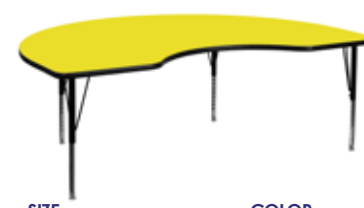

KIDNEY PRE-SCHOOL HEIGHT ACTIVITY TABLES

SIZE	COLOR	LAMINATE FINISH	THICKNESS	LEG ADJUSTMENT HEIGHTS	PRODUCT ID	CATALOG #
48" x 72" Kidney	Medium Oak	Thermal Fused Laminate	1 1/8" top	Legs Adjust from 16.125" - 25.125"	XU-A4872-KIDNY-OAK-T-P-GG	#3180-17
48" x 72" Kidney	Medium Oak	Thermal Fused Laminate	1 1/8" top	Legs Adjust from 17.37" - 25.37"	XU-A4872-KIDNY-OAK-T-P-CAS-GG	#3181-17
48" x 72" Kidney	Medium Oak	High Pressure Laminate	1 1/4" top	Legs Adjust from 16.25" - 25.25"	XU-A4872-KIDNY-OAK-H-P-GG	#3182-17
48" x 72" Kidney	Medium Oak	High Pressure Laminate	1 1/4" top	Legs Adjust from 17.5" - 25.5"	XU-A4872-KIDNY-OAK-H-P-CAS-GG	#3183-17
48" x 72" Kidney	Grey	Thermal Fused Laminate	1 1/8" top	Legs Adjust from 16.125" - 25.125"	XU-A4872-KIDNY-GY-T-P-GG	#3184-17
48" x 72" Kidney	Grey	Thermal Fused Laminate	1 1/8" top	Legs Adjust from 17.37" - 25.37"	XU-A4872-KIDNY-GY-T-P-CAS-GG	#3185-17
48" x 72" Kidney	Grey	High Pressure Laminate	1 1/4" top	Legs Adjust from 16.25" - 25.25"	XU-A4872-KIDNY-GY-H-P-GG	#3186-17
48" x 72" Kidney	Grey	High Pressure Laminate	1 1/4" top	Legs Adjust from 17.5" - 25.5"	XU-A4872-KIDNY-GY-H-P-CAS-GG	#3187-17
48" x 72" Kidney	Red	Thermal Fused Laminate	1 1/8" top	Legs Adjust from 16.125" - 25.125"	XU-A4872-KIDNY-RED-T-P-GG	#3188-17
48" x 72" Kidney	Red	Thermal Fused Laminate	1 1/8" top	Legs Adjust from 17.37" - 25.37"	XU-A4872-KIDNY-RED-T-P-CAS-GG	#3189-17
48" x 72" Kidney	Red	High Pressure Laminate	1 1/4" top	Legs Adjust from 16.25" - 25.25"	XU-A4872-KIDNY-RED-H-P-GG	#3190-17
48" x 72" Kidney	Red	High Pressure Laminate	1 1/4" top	Legs Adjust from 17.5" - 25.5"	XU-A4872-KIDNY-RED-H-P-CAS-GG	#3191-17
48" x 72" Kidney	Yellow	Thermal Fused Laminate	1 1/8" top	Legs Adjust from 16.125" - 25.125"	XU-A4872-KIDNY-YEL-T-P-GG	#3192-17
48" x 72" Kidney	Yellow	Thermal Fused Laminate	1 1/8" top	Legs Adjust from 17.37" - 25.37"	XU-A4872-KIDNY-YEL-T-P-CAS-GG	#3193-17
48" x 72" Kidney	Yellow	High Pressure Laminate	1 1/4" top	Legs Adjust from 16.25" - 25.25"	XU-A4872-KIDNY-YEL-H-P-GG	#3194-17
48" x 72" Kidney	Yellow	High Pressure Laminate	1 1/4" top	Legs Adjust from 17.5" - 25.5"	XU-A4872-KIDNY-YEL-H-P-CAS-GG	#3195-17
48" x 96" Kidney	Medium Oak	Thermal Fused Laminate	1 1/8" top	Legs Adjust from 16.125" - 25.125"	XU-A4896-KIDNY-OAK-T-P-GG	#3196-17
48" x 96" Kidney	Medium Oak	Thermal Fused Laminate	1 1/8" top	Legs Adjust from 17.37" - 25.37"	XU-A4896-KIDNY-OAK-T-P-CAS-GG	#3197-17
48" x 96" Kidney	Medium Oak	High Pressure Laminate	1 1/4" top	Legs Adjust from 16.25" - 25.25"	XU-A4896-KIDNY-OAK-H-P-GG	#3198-17
48" x 96" Kidney	Medium Oak	High Pressure Laminate	1 1/4" top	Legs Adjust from 17.5" - 25.5"	XU-A4896-KIDNY-OAK-H-P-CAS-GG	#3199-17
48" x 96" Kidney	Grey	Thermal Fused Laminate	1 1/8" top	Legs Adjust from 16.125" - 25.125"	XU-A4896-KIDNY-GY-T-P-GG	#3200-17
48" x 96" Kidney	Grey	Thermal Fused Laminate	1 1/8" top	Legs Adjust from 17.37" - 25.37"	XU-A4896-KIDNY-GY-T-P-CAS-GG	#3201-17
48" x 96" Kidney	Grey	High Pressure Laminate	1 1/4" top	Legs Adjust from 16.25" - 25.25"	XU-A4896-KIDNY-GY-H-P-GG	#3202-17
48" x 96" Kidney	Grey	High Pressure Laminate	1 1/4" top	Legs Adjust from 17.5" - 25.5"	XU-A4896-KIDNY-GY-H-P-CAS-GG	#3203-17
48" x 96" Kidney	Red	Thermal Fused Laminate	1 1/8" top	Legs Adjust from 16.125" - 25.125"	XU-A4896-KIDNY-RED-T-P-GG	#3204-17
48" x 96" Kidney	Red	Thermal Fused Laminate	1 1/8" top	Legs Adjust from 17.37" - 25.37"	XU-A4896-KIDNY-RED-T-P-CAS-GG	#3205-17
48" x 96" Kidney	Red	High Pressure Laminate	1 1/4" top	Legs Adjust from 16.25" - 25.25"	XU-A4896-KIDNY-RED-H-P-GG	#3206-17
48" x 96" Kidney	Red	High Pressure Laminate	1 1/4" top	Legs Adjust from 17.5" - 25.5"	XU-A4896-KIDNY-RED-H-P-CAS-GG	#3207-17
48" x 96" Kidney	Yellow	Thermal Fused Laminate	1 1/8" top	Legs Adjust from 16.125" - 25.125"	XU-A4896-KIDNY-YEL-T-P-GG	#3208-17
48" x 96" Kidney	Yellow	Thermal Fused Laminate	1 1/8" top	Legs Adjust from 17.37" - 25.37"	XU-A4896-KIDNY-YEL-T-P-CAS-GG	#3209-17
48" x 96" Kidney	Yellow	High Pressure Laminate	1 1/4" top	Legs Adjust from 16.25" - 25.25"	XU-A4896-KIDNY-YEL-H-P-GG	#3210-17
48" x 96" Kidney	Yellow	High Pressure Laminate	1 1/4" top	Legs Adjust from 17.5" - 25.5"	XU-A4896-KIDNY-YEL-H-P-CAS-GG	#3211-17