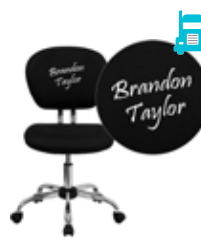

Mid-Back Apple Green Mesh Task Chair with Arms, Chrome Base and Includes Embroidery
H-2376-F-GN-ARMS-TXTEMB-GG
#4437-17

Mid-Back Black Mesh Task Chair with Chrome Base and Includes Embroidery
H-2376-F-BK-TXTEMB-GG
#4434-17