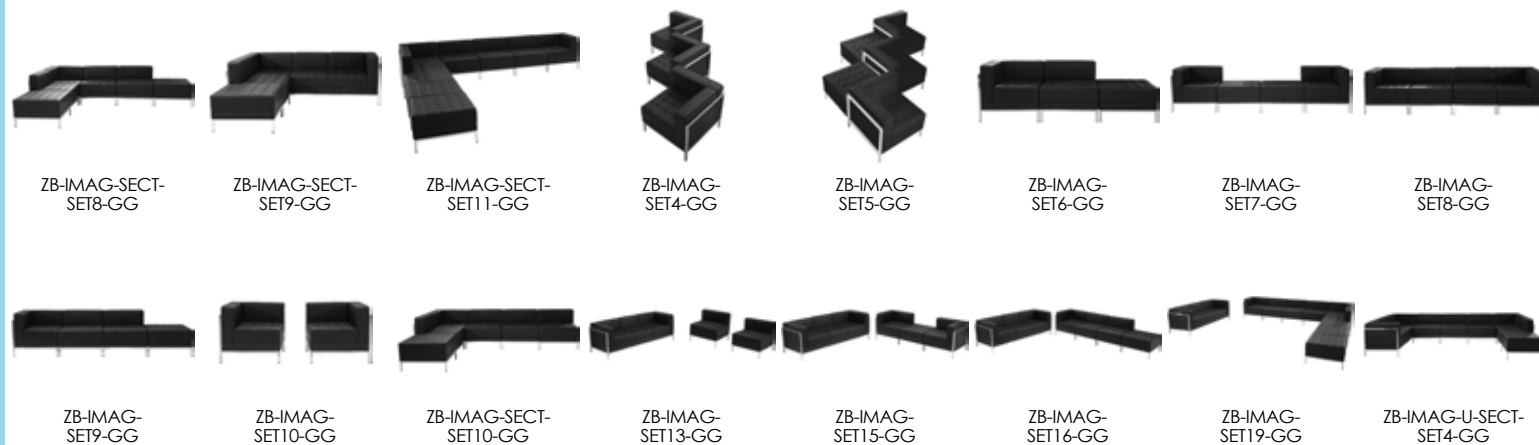

FOR MORE COMBINATIONS VISIT WWW.FLASHFURNITURE/MODULAR-SEATING.HTML

LET YOUR IMAGINATION RUN WILD!
OVER 20 combinations available for your catalog or website