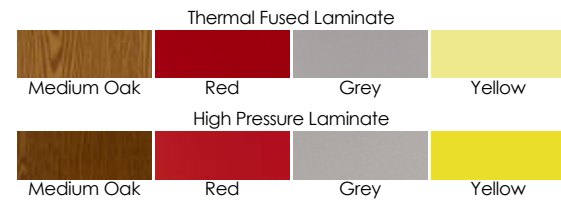

## FLOWER STANDARD HEIGHT ACTIVITY TABLES

SIZE	COLOR	LAMINATE FINISH	THICKNESS	LEG ADJUSTMENT HEIGHTS	PRODUCT ID	CATALOG #
60" Flower	Medium Oak	Thermal Fused Laminate	1 1/8" top	Legs Adjust from 21.125" - 30.125"	XU-A60-FLR-OAK-T-A-GG	#3212-17
60" Flower	Medium Oak	Thermal Fused Laminate	1 1/8" top	Legs Adjust from 22.25" - 30.37"	XU-A60-FLR-OAK-T-A-CAS-GG	#3213-17
60" Flower	Grey	Thermal Fused Laminate	1 1/8" top	Legs Adjust from 21.125" - 30.125"	XU-A60-FLR-GY-T-A-GG	#3214-17
60" Flower	Grey	Thermal Fused Laminate	1 1/8" top	Legs Adjust from 22.25" - 30.37"	XU-A60-FLR-GY-T-A-CAS-GG	#3215-17
60" Flower	Red	Thermal Fused Laminate	1 1/8" top	Legs Adjust from 21.125" - 30.125"	XU-A60-FLR-RED-T-A-GG	#3216-17
60" Flower	Red	Thermal Fused Laminate	1 1/8" top	Legs Adjust from 22.25" - 30.37"	XU-A60-FLR-RED-T-A-CAS-GG	#3217-17
60" Flower	Yellow	Thermal Fused Laminate	1 1/8" top	Legs Adjust from 21.125" - 30.125"	XU-A60-FLR-YEL-T-A-GG	#3218-17
60" Flower	Yellow	Thermal Fused Laminate	1 1/8" top	Legs Adjust from 22.25" - 30.37"	XU-A60-FLR-YEL-T-A-CAS-GG	#3219-17