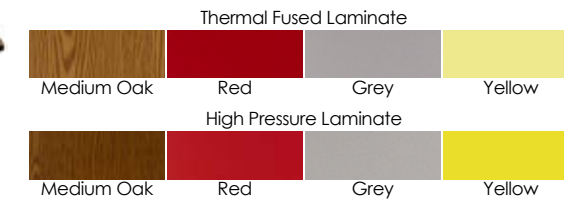

FLOWER PRE-SCHOOL HEIGHT ACTIVITY TABLES

SIZE	COLOR	LAMINATE FINISH	THICKNESS	LEG ADJUSTMENT HEIGHTS	PRODUCT ID	CATALOG #
60" Flower	Medium Oak	Thermal Fused Laminate	1 1/8" top	Legs Adjust from 16.125" - 25.125"	XU-A60-FLR-OAK-T-P-GG	#3220-17
60" Flower	Medium Oak	Thermal Fused Laminate	1 1/8" top	Legs Adjust from 17.37" - 25.37"	XU-A60-FLR-OAK-T-P-CAS-GG	#3221-17
60" Flower	Grey	Thermal Fused Laminate	1 1/8" top	Legs Adjust from 16.125" - 25.125"	XU-A60-FLR-GY-T-P-GG	#3222-17
60" Flower	Grey	Thermal Fused Laminate	1 1/8" top	Legs Adjust from 17.37" - 25.37"	XU-A60-FLR-GY-T-P-CAS-GG	#3223-17
60" Flower	Red	Thermal Fused Laminate	1 1/8" top	Legs Adjust from 16.125" - 25.125"	XU-A60-FLR-RED-T-P-GG	#3224-17
60" Flower	Red	Thermal Fused Laminate	1 1/8" top	Legs Adjust from 17.37" - 25.37"	XU-A60-FLR-RED-T-P-CAS-GG	#3225-17
60" Flower	Yellow	Thermal Fused Laminate	1 1/8" top	Legs Adjust from 16.125" - 25.125"	XU-A60-FLR-YEL-T-P-GG	#3226-17
60" Flower	Yellow	Thermal Fused Laminate	1 1/8" top	Legs Adjust from 17.37" - 25.37"	XU-A60-FLR-YEL-T-P-CAS-GG	#3227-17