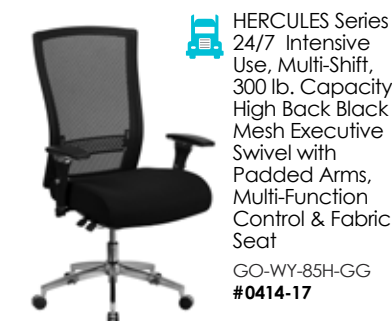

HERCULES Series 24/7 Intensive Use, Multi-Shift, 300 lb. Capacity High Back Black Mesh Executive Swivel with Padded Arms, Multi-Function Control & Fabric Seat
GO-WY-85H-GG
#0414-17