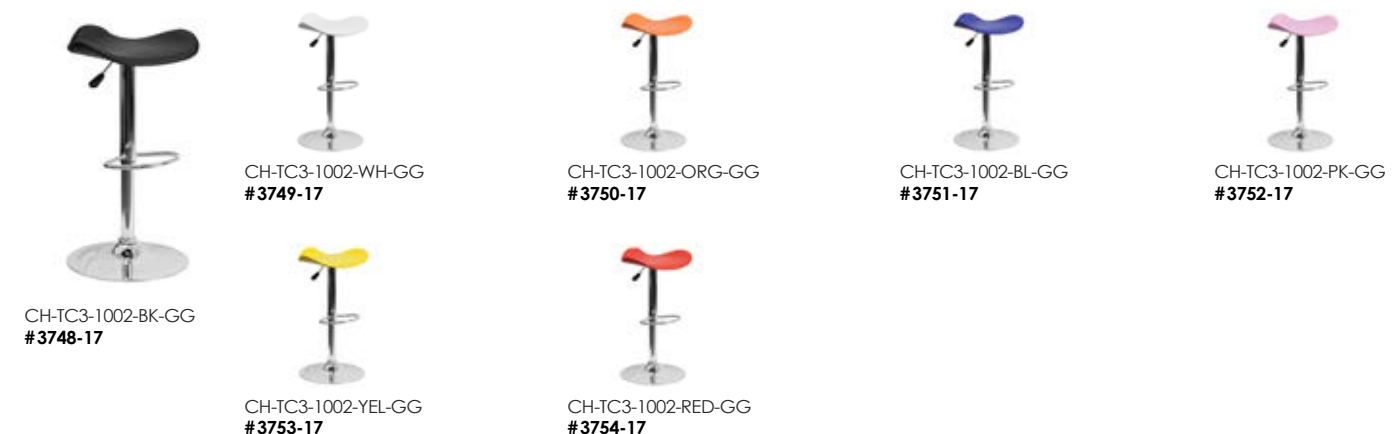

CONTEMPORARY VINYL ADJUSTABLE HEIGHT BARSTOOLS WITH CHROME BASE

METAL RESIDENTIAL BARSTOOLS RESIDENTIAL

RESIDENTIAL METAL RESIDENTIAL BARSTOOLS