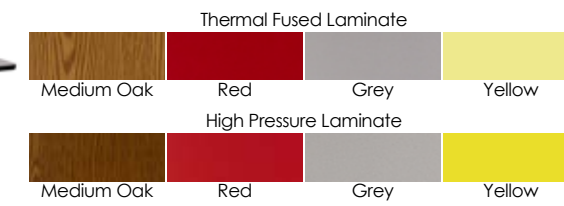

HORSESHOE PRE-SCHOOL HEIGHT ACTIVITY TABLES

SIZE	COLOR	LAMINATE FINISH	THICKNESS	LEG ADJUSTMENT HEIGHTS	PRODUCT ID	CATALOG #
60" x 66" Horseshoe	Medium Oak	Thermal Fused Laminate	1 1/8" top	Legs Adjust from 16.125" - 25.125"	XU-A6066-HRSE-OAK-T-P-GG	#3140-17
60" x 66" Horseshoe	Medium Oak	Thermal Fused Laminate	1 1/8" top	Legs Adjust from 17.37" - 25.37"	XU-A6066-HRSE-OAK-T-P-CAS-GG	#3141-17
60" x 66" Horseshoe	Grey	Thermal Fused Laminate	1 1/8" top	Legs Adjust from 16.125" - 25.125"	XU-A6066-HRSE-GY-T-P-GG	#3142-17
60" x 66" Horseshoe	Grey	Thermal Fused Laminate	1 1/8" top	Legs Adjust from 17.37" - 25.37"	XU-A6066-HRSE-GY-T-P-CAS-GG	#3143-17
60" x 66" Horseshoe	Red	Thermal Fused Laminate	1 1/8" top	Legs Adjust from 16.125" - 25.125"	XU-A6066-HRSE-RED-T-P-GG	#3144-17
60" x 66" Horseshoe	Red	Thermal Fused Laminate	1 1/8" top	Legs Adjust from 17.37" - 25.37"	XU-A6066-HRSE-RED-T-P-CAS-GG	#3145-17
60" x 66" Horseshoe	Yellow	Thermal Fused Laminate	1 1/8" top	Legs Adjust from 16.125" - 25.125"	XU-A6066-HRSE-YEL-T-P-GG	#3146-17
60" x 66" Horseshoe	Yellow	Thermal Fused Laminate	1 1/8" top	Legs Adjust from 17.37" - 25.37"	XU-A6066-HRSE-YEL-T-P-CAS-GG	#3147-17