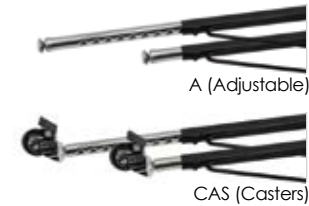

KIDNEY STANDARD HEIGHT ACTIVITY TABLES

SIZE	COLOR	LAMINATE FINISH	THICKNESS	LEG ADJUSTMENT HEIGHTS	PRODUCT ID	CATALOG #
48" x 72" Kidney	Medium Oak	Thermal Fused Laminate	1 1/8" top	Legs Adjust from 21.125" - 30.125"	XU-A4872-KIDNY-OAK-T-A-GG	#3148-17
48" x 72" Kidney	Medium Oak	Thermal Fused Laminate	1 1/8" top	Legs Adjust from 22.25" - 30.37"	XU-A4872-KIDNY-OAK-T-A-CAS-GG	#3149-17
48" x 72" Kidney	Medium Oak	High Pressure Laminate	1 1/4" top	Legs Adjust from 21.25" - 30.25"	XU-A4872-KIDNY-OAK-H-A-GG	#3150-17
48" x 72" Kidney	Medium Oak	High Pressure Laminate	1 1/4" top	Legs Adjust from 22.37" - 30.5"	XU-A4872-KIDNY-OAK-H-A-CAS-GG	#3151-17
48" x 72" Kidney	Grey	Thermal Fused Laminate	1 1/8" top	Legs Adjust from 21.125" - 30.125"	XU-A4872-KIDNY-GY-T-A-GG	#3152-17
48" x 72" Kidney	Grey	Thermal Fused Laminate	1 1/8" top	Legs Adjust from 22.25" - 30.37"	XU-A4872-KIDNY-GY-T-A-CAS-GG	#3153-17
48" x 72" Kidney	Grey	High Pressure Laminate	1 1/4" top	Legs Adjust from 21.25" - 30.25"	XU-A4872-KIDNY-GY-H-A-GG	#3154-17
48" x 72" Kidney	Grey	High Pressure Laminate	1 1/4" top	Legs Adjust from 22.37" - 30.5"	XU-A4872-KIDNY-GY-H-A-CAS-GG	#3155-17
48" x 72" Kidney	Red	Thermal Fused Laminate	1 1/8" top	Legs Adjust from 21.125" - 30.125"	XU-A4872-KIDNY-RED-T-A-GG	#3156-17
48" x 72" Kidney	Red	Thermal Fused Laminate	1 1/8" top	Legs Adjust from 22.25" - 30.37"	XU-A4872-KIDNY-RED-T-A-CAS-GG	#3157-17
48" x 72" Kidney	Red	High Pressure Laminate	1 1/4" top	Legs Adjust from 21.25" - 30.25"	XU-A4872-KIDNY-RED-H-A-GG	#3158-17
48" x 72" Kidney	Red	High Pressure Laminate	1 1/4" top	Legs Adjust from 22.37" - 30.5"	XU-A4872-KIDNY-RED-H-A-CAS-GG	#3159-17
48" x 72" Kidney	Yellow	Thermal Fused Laminate	1 1/8" top	Legs Adjust from 21.125" - 30.125"	XU-A4872-KIDNY-YEL-T-A-GG	#3160-17
48" x 72" Kidney	Yellow	Thermal Fused Laminate	1 1/8" top	Legs Adjust from 22.25" - 30.37"	XU-A4872-KIDNY-YEL-T-A-CAS-GG	#3161-17
48" x 72" Kidney	Yellow	High Pressure Laminate	1 1/4" top	Legs Adjust from 21.25" - 30.25"	XU-A4872-KIDNY-YEL-H-A-GG	#3162-17
48" x 72" Kidney	Yellow	High Pressure Laminate	1 1/4" top	Legs Adjust from 22.37" - 30.5"	XU-A4872-KIDNY-YEL-H-A-CAS-GG	#3163-17
48" x 96" Kidney	Medium Oak	Thermal Fused Laminate	1 1/8" top	Legs Adjust from 21.125" - 30.125"	XU-A4896-KIDNY-OAK-T-A-GG	#3164-17
48" x 96" Kidney	Medium Oak	Thermal Fused Laminate	1 1/8" top	Legs Adjust from 22.25" - 30.37"	XU-A4896-KIDNY-OAK-T-A-CAS-GG	#3165-17
48" x 96" Kidney	Medium Oak	High Pressure Laminate	1 1/4" top	Legs Adjust from 21.25" - 30.25"	XU-A4896-KIDNY-OAK-H-A-GG	#3166-17
48" x 96" Kidney	Medium Oak	High Pressure Laminate	1 1/4" top	Legs Adjust from 22.37" - 30.5"	XU-A4896-KIDNY-OAK-H-A-CAS-GG	#3167-17
48" x 96" Kidney	Grey	Thermal Fused Laminate	1 1/8" top	Legs Adjust from 21.125" - 30.125"	XU-A4896-KIDNY-GY-T-A-GG	#3168-17
48" x 96" Kidney	Grey	Thermal Fused Laminate	1 1/8" top	Legs Adjust from 22.25" - 30.37"	XU-A4896-KIDNY-GY-T-A-CAS-GG	#3169-17
48" x 96" Kidney	Grey	High Pressure Laminate	1 1/4" top	Legs Adjust from 21.25" - 30.25"	XU-A4896-KIDNY-GY-H-A-GG	#3170-17
48" x 96" Kidney	Grey	High Pressure Laminate	1 1/4" top	Legs Adjust from 22.37" - 30.5"	XU-A4896-KIDNY-GY-H-A-CAS-GG	#3171-17
48" x 96" Kidney	Red	Thermal Fused Laminate	1 1/8" top	Legs Adjust from 21.125" - 30.125"	XU-A4896-KIDNY-RED-T-A-GG	#3172-17
48" x 96" Kidney	Red	Thermal Fused Laminate	1 1/8" top	Legs Adjust from 22.25" - 30.37"	XU-A4896-KIDNY-RED-T-A-CAS-GG	#3173-17
48" x 96" Kidney	Red	High Pressure Laminate	1 1/4" top	Legs Adjust from 21.25" - 30.25"	XU-A4896-KIDNY-RED-H-A-GG	#3174-17
48" x 96" Kidney	Red	High Pressure Laminate	1 1/4" top	Legs Adjust from 22.37" - 30.5"	XU-A4896-KIDNY-RED-H-A-CAS-GG	#3175-17
48" x 96" Kidney	Yellow	Thermal Fused Laminate	1 1/8" top	Legs Adjust from 21.125" - 30.125"	XU-A4896-KIDNY-YEL-T-A-GG	#3176-17
48" x 96" Kidney	Yellow	Thermal Fused Laminate	1 1/8" top	Legs Adjust from 22.25" - 30.37"	XU-A4896-KIDNY-YEL-T-A-CAS-GG	#3177-17
48" x 96" Kidney	Yellow	High Pressure Laminate	1 1/4" top	Legs Adjust from 21.25" - 30.25"	XU-A4896-KIDNY-YEL-H-A-GG	#3178-17
48" x 96" Kidney	Yellow	High Pressure Laminate	1 1/4" top	Legs Adjust from 22.37" - 30.5"	XU-A4896-KIDNY-YEL-H-A-CAS-GG	#3179-17