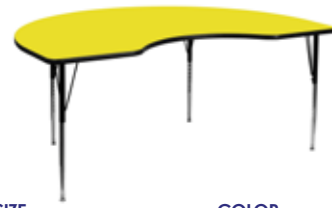

KIDNEY STANDARD HEIGHT ACTIVITY TABLES

SIZE	COLOR	LAMINATE FINISH	THICKNESS	LEG ADJUSTMENT HEIGHTS	PRODUCT ID	CATALOG #
48" x 72" Kidney	Medium Oak	Thermal Fused Laminate	1 1/8" top	Legs Adjust from 21.125" - 30.125"	XU-A4872-KIDNY-OAK-T-A-GG	#3148-17
48" x 72" Kidney	Medium Oak	Thermal Fused Laminate	1 1/8" top	Legs Adjust from 22.25" - 30.37"	XU-A4872-KIDNY-OAK-T-A-CAS-GG	#3149-17
48" x 72" Kidney	Medium Oak	High Pressure Laminate	1 1/4" top	Legs Adjust from 21.25" - 30.25"	XU-A4872-KIDNY-OAK-H-A-GG	#3150-17
48" x 72" Kidney	Medium Oak	High Pressure Laminate	1 1/4" top	Legs Adjust from 22.37" - 30.5"	XU-A4872-KIDNY-OAK-H-A-CAS-GG	#3151-17
48" x 72" Kidney	Grey	Thermal Fused Laminate	1 1/8" top	Legs Adjust from 21.125" - 30.125"	XU-A4872-KIDNY-GY-T-A-GG	#3152-17
48" x 72" Kidney	Grey	Thermal Fused Laminate	1 1/8" top	Legs Adjust from 22.25" - 30.37"	XU-A4872-KIDNY-GY-T-A-CAS-GG	#3153-17
48" x 72" Kidney	Grey	High Pressure Laminate	1 1/4" top	Legs Adjust from 21.25" - 30.25"	XU-A4872-KIDNY-GY-H-A-GG	#3154-17
48" x 72" Kidney	Grey	High Pressure Laminate	1 1/4" top	Legs Adjust from 22.37" - 30.5"	XU-A4872-KIDNY-GY-H-A-CAS-GG	#3155-17
48" x 72" Kidney	Red	Thermal Fused Laminate	1 1/8" top	Legs Adjust from 21.125" - 30.125"	XU-A4872-KIDNY-RED-T-A-GG	#3156-17
48" x 72" Kidney	Red	Thermal Fused Laminate	1 1/8" top	Legs Adjust from 22.25" - 30.37"	XU-A4872-KIDNY-RED-T-A-CAS-GG	#3157-17
48" x 72" Kidney	Red	High Pressure Laminate	1 1/4" top	Legs Adjust from 21.25" - 30.25"	XU-A4872-KIDNY-RED-H-A-GG	#3158-17
48" x 72" Kidney	Red	High Pressure Laminate	1 1/4" top	Legs Adjust from 22.37" - 30.5"	XU-A4872-KIDNY-RED-H-A-CAS-GG	#3159-17
48" x 72" Kidney	Yellow	Thermal Fused Laminate	1 1/8" top	Legs Adjust from 21.125" - 30.125"	XU-A4872-KIDNY-YEL-T-A-GG	#3160-17
48" x 72" Kidney	Yellow	Thermal Fused Laminate	1 1/8" top	Legs Adjust from 22.25" - 30.37"	XU-A4872-KIDNY-YEL-T-A-CAS-GG	#3161-17
48" x 72" Kidney	Yellow	High Pressure Laminate	1 1/4" top	Legs Adjust from 21.25" - 30.25"	XU-A4872-KIDNY-YEL-H-A-GG	#3162-17
48" x 72" Kidney	Yellow	High Pressure Laminate	1 1/4" top	Legs Adjust from 22.37" - 30.5"	XU-A4872-KIDNY-YEL-H-A-CAS-GG	#3163-17
48" x 96" Kidney	Medium Oak	Thermal Fused Laminate	1 1/8" top	Legs Adjust from 21.125" - 30.125"	XU-A4896-KIDNY-OAK-T-A-GG	#3164-17
48" x 96" Kidney	Medium Oak	Thermal Fused Laminate	1 1/8" top	Legs Adjust from 22.25" - 30.37"	XU-A4896-KIDNY-OAK-T-A-CAS-GG	#3165-17
48" x 96" Kidney	Medium Oak	High Pressure Laminate	1 1/4" top	Legs Adjust from 21.25" - 30.25"	XU-A4896-KIDNY-OAK-H-A-GG	#3166-17
48" x 96" Kidney	Medium Oak	High Pressure Laminate	1 1/4" top	Legs Adjust from 22.37" - 30.5"	XU-A4896-KIDNY-OAK-H-A-CAS-GG	#3167-17
48" x 96" Kidney	Grey	Thermal Fused Laminate	1 1/8" top	Legs Adjust from 21.125" - 30.125"	XU-A4896-KIDNY-GY-T-A-GG	#3168-17
48" x 96" Kidney	Grey	Thermal Fused Laminate	1 1/8" top	Legs Adjust from 22.25" - 30.37"	XU-A4896-KIDNY-GY-T-A-CAS-GG	#3169-17
48" x 96" Kidney	Grey	High Pressure Laminate	1 1/4" top	Legs Adjust from 21.25" - 30.25"	XU-A4896-KIDNY-GY-H-A-GG	#3170-17
48" x 96" Kidney	Grey	High Pressure Laminate	1 1/4" top	Legs Adjust from 22.37" - 30.5"	XU-A4896-KIDNY-GY-H-A-CAS-GG	#3171-17
48" x 96" Kidney	Red	Thermal Fused Laminate	1 1/8" top	Legs Adjust from 21.125" - 30.125"	XU-A4896-KIDNY-RED-T-A-GG	#3172-17
48" x 96" Kidney	Red	Thermal Fused Laminate	1 1/8" top	Legs Adjust from 22.25" - 30.37"	XU-A4896-KIDNY-RED-T-A-CAS-GG	#3173-17
48" x 96" Kidney	Red	High Pressure Laminate	1 1/4" top	Legs Adjust from 21.25" - 30.25"	XU-A4896-KIDNY-RED-H-A-GG	#3174-17
48" x 96" Kidney	Red	High Pressure Laminate	1 1/4" top	Legs Adjust from 22.37" - 30.5"	XU-A4896-KIDNY-RED-H-A-CAS-GG	#3175-17
48" x 96" Kidney	Yellow	Thermal Fused Laminate	1 1/8" top	Legs Adjust from 21.125" - 30.125"	XU-A4896-KIDNY-YEL-T-A-GG	#3176-17
48" x 96" Kidney	Yellow	Thermal Fused Laminate	1 1/8" top	Legs Adjust from 22.25" - 30.37"	XU-A4896-KIDNY-YEL-T-A-CAS-GG	#3177-17
48" x 96" Kidney	Yellow	High Pressure Laminate	1 1/4" top	Legs Adjust from 21.25" - 30.25"	XU-A4896-KIDNY-YEL-H-A-GG	#3178-17
48" x 96" Kidney	Yellow	High Pressure Laminate	1 1/4" top	Legs Adjust from 22.37" - 30.5"	XU-A4896-KIDNY-YEL-H-A-CAS-GG	#3179-17