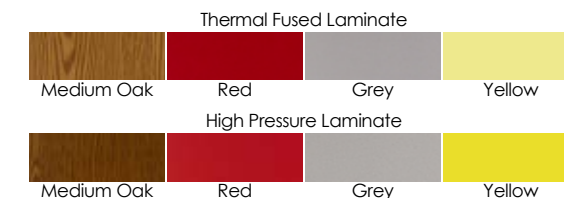

TRAPEZOID PRE-SCHOOL HEIGHT ACTIVITY TABLES

SIZE	COLOR	LAMINATE FINISH	THICKNESS	LEG ADJUSTMENT HEIGHTS	PRODUCT ID	CATALOG #
25.5" x 46.25" Trapezoid	Medium Oak	High Pressure Laminate	1 1/4" top	Legs Adjust from 16.25" - 25.25"	XU-A2448-TRAP-OAK-H-P-GG	#3108-17
25.5" x 46.25" Trapezoid	Medium Oak	High Pressure Laminate	1 1/4" top	Legs Adjust from 17.5" - 25.5"	XU-A2448-TRAP-OAK-H-P-CAS-GG	#3109-17
25.5" x 46.25" Trapezoid	Grey	High Pressure Laminate	1 1/4" top	Legs Adjust from 16.25" - 25.25"	XU-A2448-TRAP-GY-H-P-GG	#3110-17
25.5" x 46.25" Trapezoid	Grey	High Pressure Laminate	1 1/4" top	Legs Adjust from 17.5" - 25.5"	XU-A2448-TRAP-GY-H-P-CAS-GG	#3111-17
25.5" x 46.25" Trapezoid	Red	High Pressure Laminate	1 1/4" top	Legs Adjust from 16.25" - 25.25"	XU-A2448-TRAP-RED-H-P-GG	#3112-17
25.5" x 46.25" Trapezoid	Red	High Pressure Laminate	1 1/4" top	Legs Adjust from 17.5" - 25.5"	XU-A2448-TRAP-RED-H-P-CAS-GG	#3113-17
25.5" x 46.25" Trapezoid	Yellow	High Pressure Laminate	1 1/4" top	Legs Adjust from 16.25" - 25.25"	XU-A2448-TRAP-YEL-H-P-GG	#3114-17
25.5" x 46.25" Trapezoid	Yellow	High Pressure Laminate	1 1/4" top	Legs Adjust from 17.5" - 25.5"	XU-A2448-TRAP-YEL-H-P-CAS-GG	#3115-17
30" x 60" Trapezoid	Medium Oak	Thermal Fused Laminate	1 1/8" top	Legs Adjust from 16.125" - 25.125"	XU-A3060-TRAP-OAK-T-P-GG	#3116-17
30" x 60" Trapezoid	Medium Oak	Thermal Fused Laminate	1 1/8" top	Legs Adjust from 17.37" - 25.37"	XU-A3060-TRAP-OAK-T-P-CAS-GG	#3117-17
30" x 60" Trapezoid	Medium Oak	High Pressure Laminate	1 1/4" top	Legs Adjust from 16.25" - 25.25"	XU-A3060-TRAP-OAK-H-P-GG	#3118-17
30" x 60" Trapezoid	Medium Oak	High Pressure Laminate	1 1/4" top	Legs Adjust from 17.5" - 25.5"	XU-A3060-TRAP-OAK-H-P-CAS-GG	#3119-17
30" x 60" Trapezoid	Grey	Thermal Fused Laminate	1 1/8" top	Legs Adjust from 16.125" - 25.125"	XU-A3060-TRAP-GY-T-P-GG	#3120-17
30" x 60" Trapezoid	Grey	Thermal Fused Laminate	1 1/8" top	Legs Adjust from 17.37" - 25.37"	XU-A3060-TRAP-GY-T-P-CAS-GG	#3121-17
30" x 60" Trapezoid	Grey	High Pressure Laminate	1 1/4" top	Legs Adjust from 16.25" - 25.25"	XU-A3060-TRAP-GY-H-P-GG	#3122-17
30" x 60" Trapezoid	Grey	High Pressure Laminate	1 1/4" top	Legs Adjust from 17.5" - 25.5"	XU-A3060-TRAP-GY-H-P-CAS-GG	#3123-17
30" x 60" Trapezoid	Red	Thermal Fused Laminate	1 1/8" top	Legs Adjust from 16.125" - 25.125"	XU-A3060-TRAP-RED-T-P-GG	#3124-17
30" x 60" Trapezoid	Red	Thermal Fused Laminate	1 1/8" top	Legs Adjust from 17.37" - 25.37"	XU-A3060-TRAP-RED-T-P-CAS-GG	#3125-17
30" x 60" Trapezoid	Red	High Pressure Laminate	1 1/4" top	Legs Adjust from 16.25" - 25.25"	XU-A3060-TRAP-RED-H-P-GG	#3126-17
30" x 60" Trapezoid	Red	High Pressure Laminate	1 1/4" top	Legs Adjust from 17.5" - 25.5"	XU-A3060-TRAP-RED-H-P-CAS-GG	#3127-17
30" x 60" Trapezoid	Yellow	Thermal Fused Laminate	1 1/8" top	Legs Adjust from 16.125" - 25.125"	XU-A3060-TRAP-YEL-T-P-GG	#3128-17
30" x 60" Trapezoid	Yellow	Thermal Fused Laminate	1 1/8" top	Legs Adjust from 17.37" - 25.37"	XU-A3060-TRAP-YEL-T-P-CAS-GG	#3129-17
30" x 60" Trapezoid	Yellow	High Pressure Laminate	1 1/4" top	Legs Adjust from 16.25" - 25.25"	XU-A3060-TRAP-YEL-H-P-GG	#3130-17
30" x 60" Trapezoid	Yellow	High Pressure Laminate	1 1/4" top	Legs Adjust from 17.5" - 25.5"	XU-A3060-TRAP-YEL-H-P-CAS-GG	#3131-17